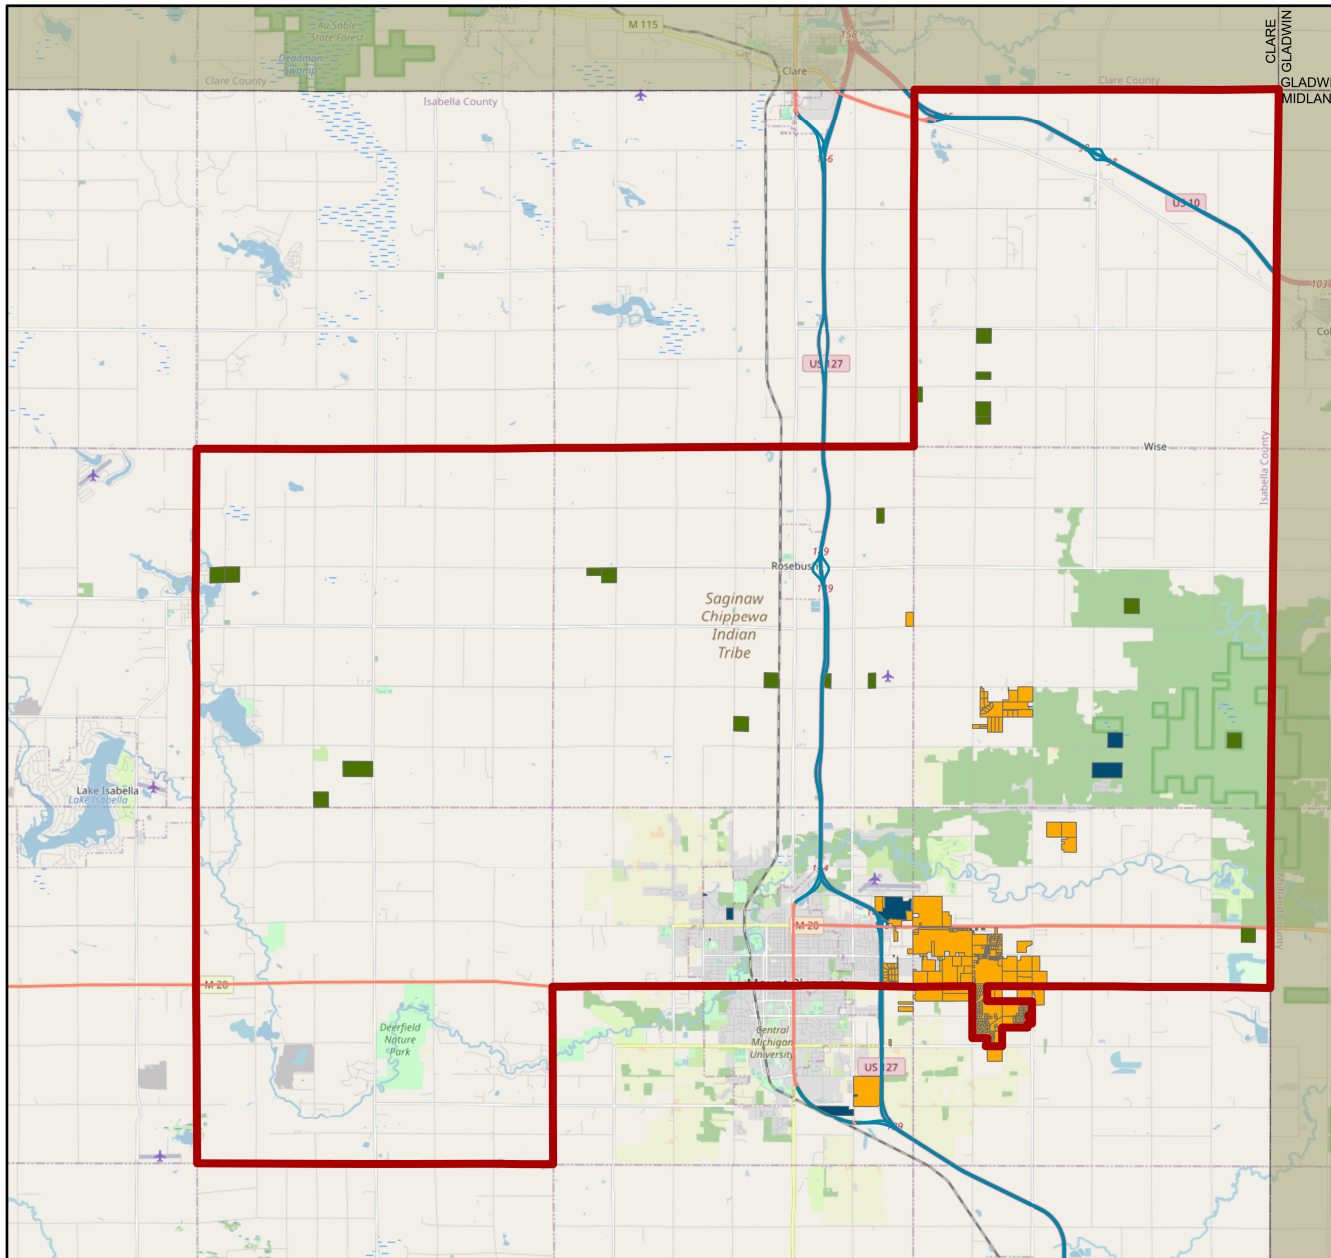

# Isabella County

# Locator Map

# Iosco County

# Arenac County

0 1.25 2.5 5 Miles

0 4,000 8,000 16,000 Feet