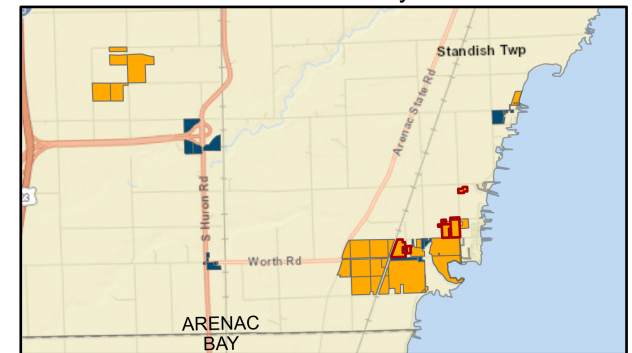

# Isabella County

# Locator Map

# Arenac County

0 1.25 2.5 5 Miles

0 4,000 8,000 16,000 Feet

# Saginaw Chippewa Isabella Reservation

Key		
Land State	Fee Simple	Reservation
Land In Trust	Allotted Lands	