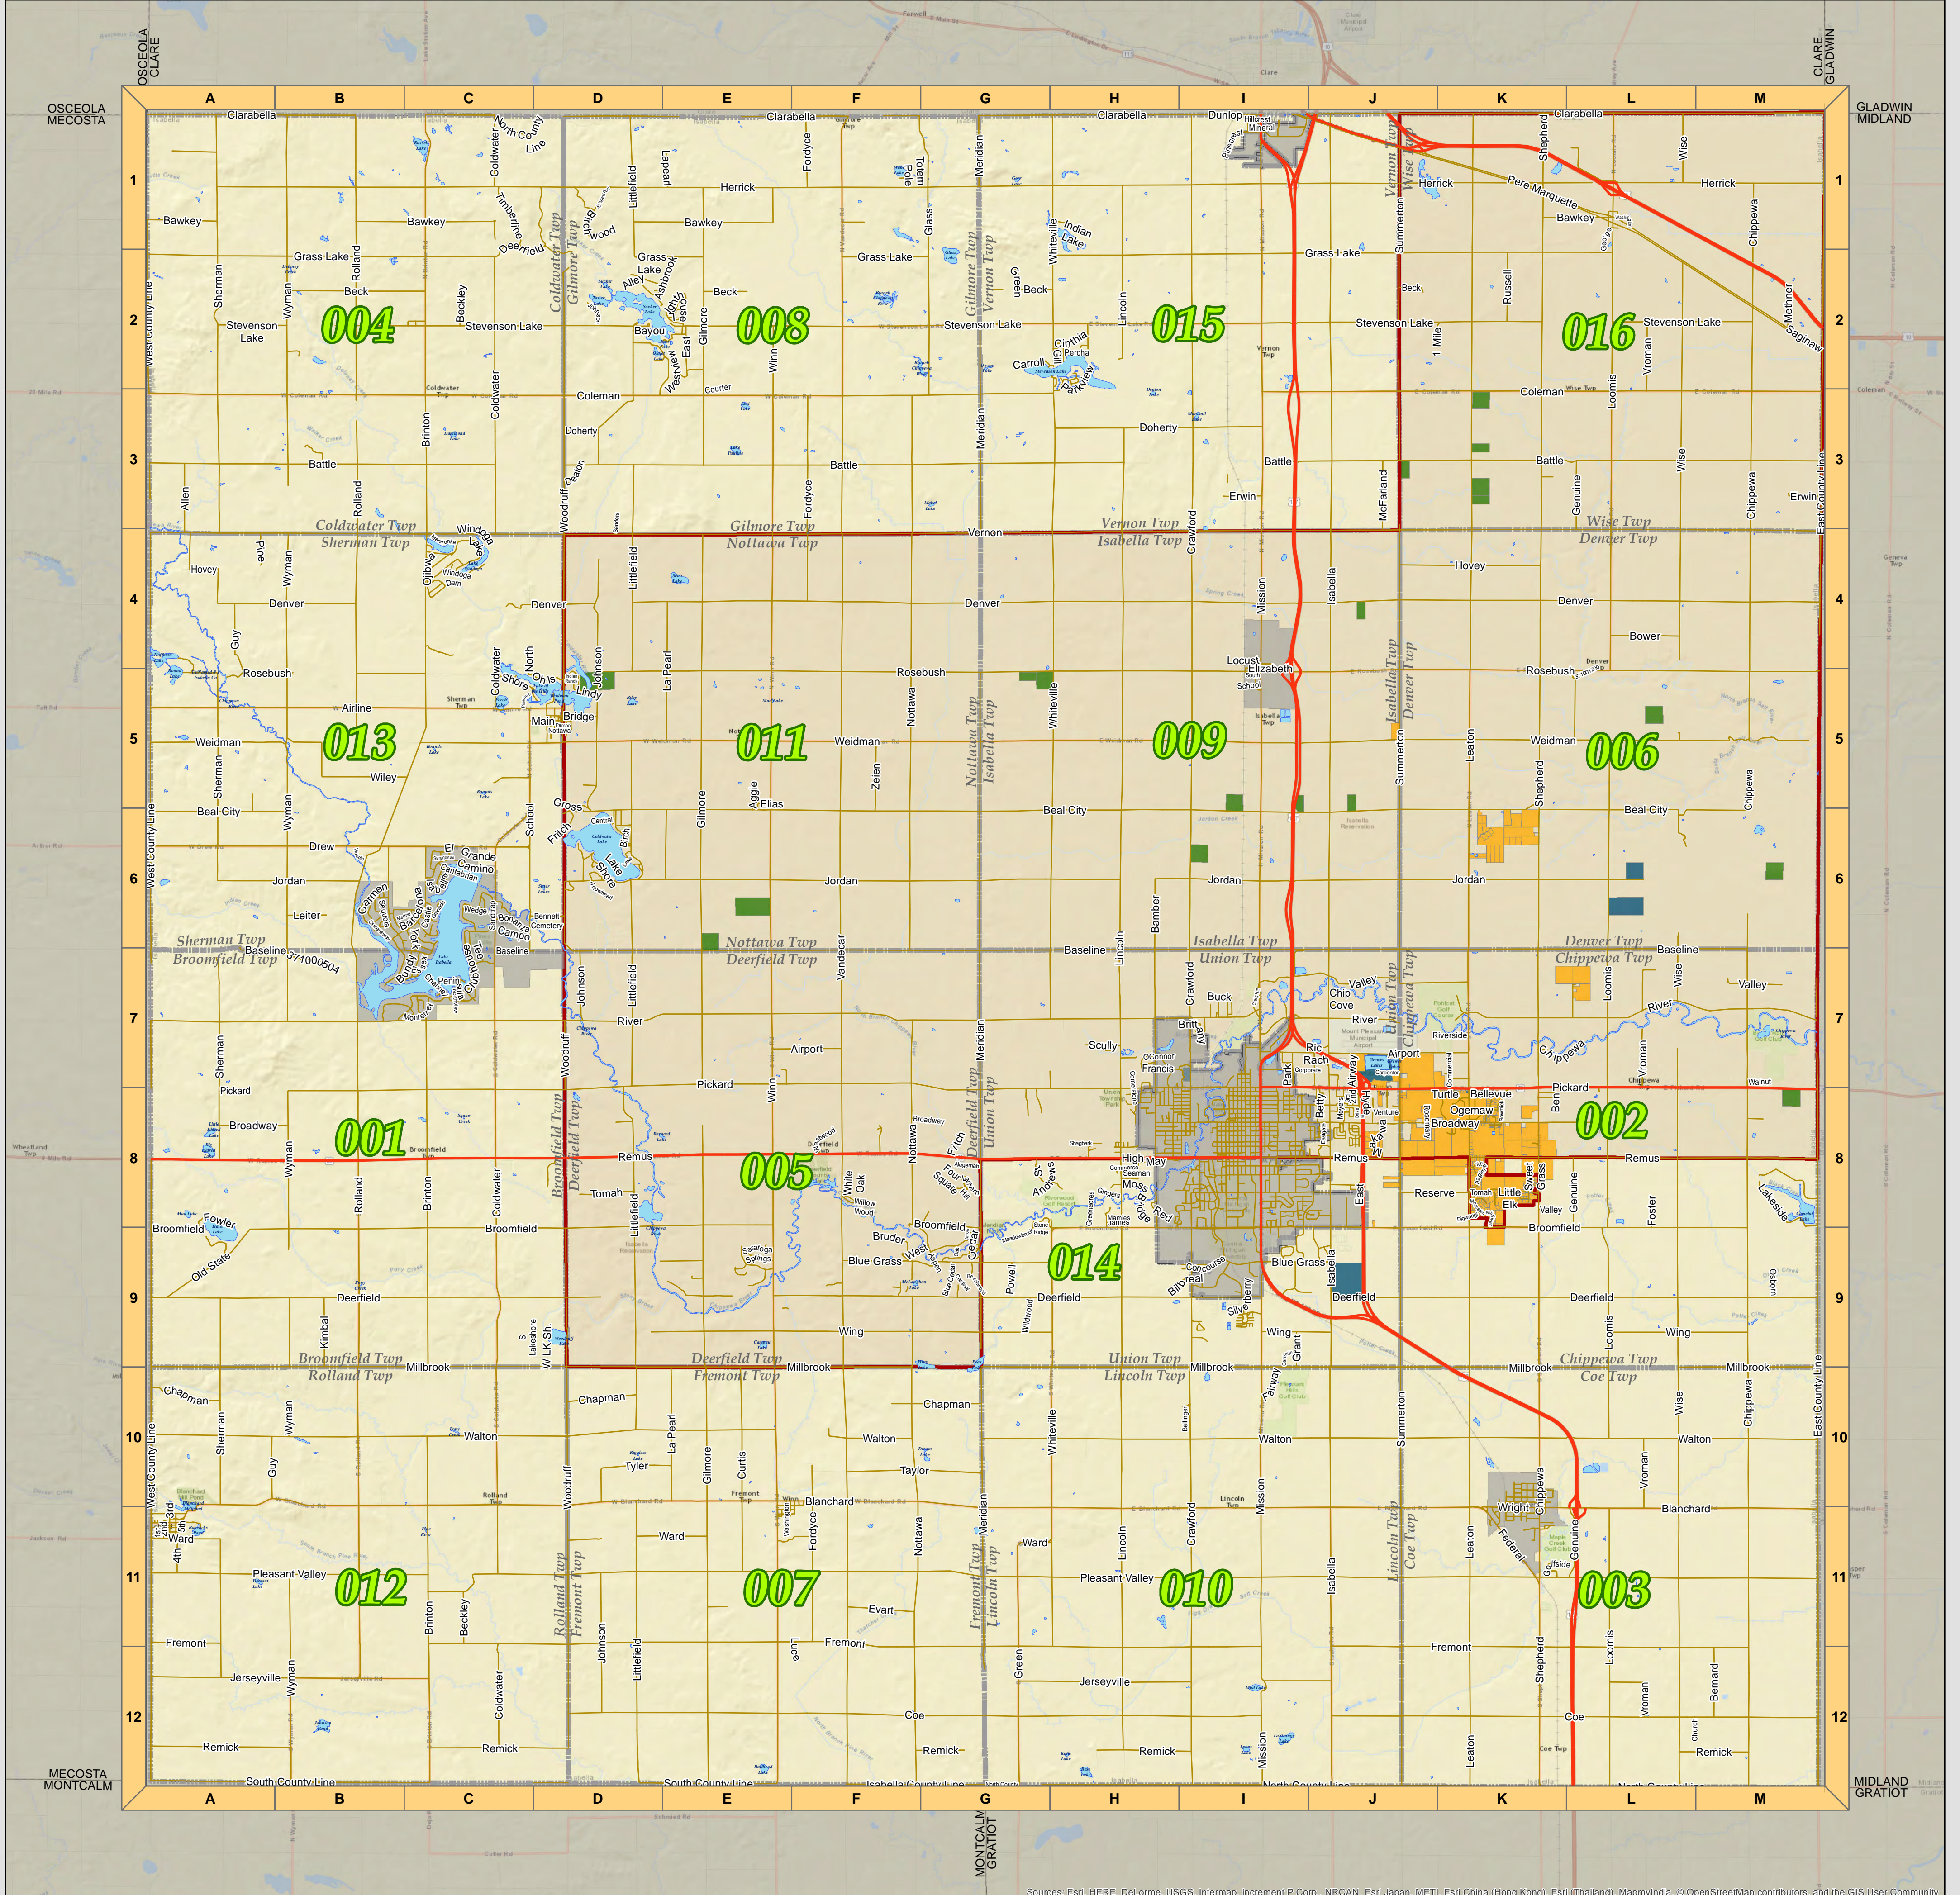

Saginaw Chippewa Isabella Reservation

1 Mile Rd	J2, K2	Beck Rd, W	B-62	Center St	J8	Curis Rd S	E9-11	Franklin St, N	J7-8	Illinois Ct, E	H-18	Lincoln Rd, N	H-7	Morgan Ln	J8	Powell Dr	G9	Siena Morena Dr	C5	Ward Ave, W	H-8
1st St, N.S.	A11, D5, J8	Beckley Rd	C2, C11	Casani Dr	H-10	Cypress Dr	H-7	Franklin St, S	F10, H8	Illinois St, W	F10, H8	Lincoln Rd, S	H-7	Morning Mist Ln	H-7	Prarie Ln	J7	Siesta Ln	B6	Ward Rd	A11, D-11
1st Way	K10-11	Beech St	D6, H8	Castle Ln	B-6	Deering Dr	K10-11	Fremont Rd, E	G-11, M12	Independence Dr	H-8	Lincoln St, E	H-8	Mosher St, E, W	J8, J12, M12	Preston Rd, E	J8, J12, M12	Silver Springs Pl	E9	Ward, E	G11
2nd St	A11, D5, J8	Beechwood Dr	G9	Cedar Ct	G9	Deer Run Dr	J7	Fritch Dr	D6	Indian Lake Cir, E	H-1	Links Dr	K7	Movie Way	K7	Smalley Dr	F7	Smalley Dr	J8	Washington St, S	H-8
2nd St, N.S.	K11	Bellinger Dr	J10	Cedar St	A11	Deerfield Rd, E	G-9	Gaylord St, E	A-18	Industrial Ave	J7	Littlefield Rd	J7	National Dr	J7	Peynes Dr	C7	Somersel	J8	Washington St, N	H-8
371000504 Rd	B7	Bellows St, E	J18	Center Dr	H-8	Deerfield Rd, W	C-9	Gaylord St, W	H-8	Industrial	J7	Littlefield Rd, N	D3-7	Neier Rd	H-8	Queensway Dr, S	B6-7, C6	South County Line Rd, W	A-12	Weidman Rd	A5
37100031 Rd	L5	Bellows St, W	H-8	Central Ave	D6, K10	Deerfield Tr, W	C-9	Genuine Rd, S	L3-4	Iris Ln, S	J8	Littlefield Rd, S	D7-10	New York St	E10, F10	Queensway Dr, S	G7	South Dr	H-8	Weidman Rd, E	G-5
37100031 Rd	B8	Belmont Dr	J7-8	Chadwick Ct	G7-8	Del St	J8	Genuine Rd, N	L5, L7	Ironstone	J9	Livington St	H-8	North County Line Rd, W	G-12	Railroad St	C2	South St	J5	Weidman Rd, W	A-6
3rd St	A11-18	Bellows St, W	H-8	Chandler Rd	J9	Denning Dr	J9	Genuine Rd, S	L8-9	Ironstone	J9	Locust St	H-8	North Rd	H-8	Randy Ln	H-8	Southridge Blvd	H-8	Washington St, N	J7-8
3rd St, N	K10-11	Ben Dr	H-8	Chanel Dr	C7	Denison Dr	C-9	Genuine Rd, S	L8-9	Ironstone	J9	Locust St, E, W	F-12	North Rd	H-8	Ray Rd	H-8	Southridge Blvd	H-8	Washington St, N	H-8
3rd St, S	K11	Bennett Ave, E, W	H-8	Chapel Dr, N	H-8	Denver Dr	H-8	Genuine Rd, S	L8-9	Ironstone	J9	Loomis Rd, N	L1-7	Northview Dr	C7	Red Bridge Rd	H-8	Southport Dr	H-8	Westwood Dr	H-8
4th St	A11, D5	Bennett Cemetery Rd	C-6	Chapman Rd	A10	Gerardin St	C2	Glass Rd, N	F1, G13	Island Pike Dr	J8	Lynnwood Dr, S	L1-7	Northway	J8	Red Maple Ln	K11	Southport Dr	H-8	Westwood Dr, N	A-7
4th St, N	K10-11	Bentgrass Ln	H-7	Chapman Rd, W	D10-F, G10	Denver Rd, W	C-4	Gill St	H-12	Isabella Rd, E	J7-12	Loomis St	L1	Nottawa Rd, N	F3	Remick Rd	A-12	State St	G8	West Ct	F-9
4th St, S	K11	Bernard Rd, S	M12	Cherry St, E, W	M12	Deerfield St	H-8	Gilmore Rd, N	E1-7	Isabella Rd, W	E1-12, F12	Locust St	H-8	Nottawa Rd, S	F12	Remick Rd, E	H-8	Stevenson Lake Rd, W	A-6	Westwood Dr	H-8
5th St	A11, D5	Berthier Dr	H-8	Chickamauga Pass, W	J1	Digwaga St	H-8	Gilmore Rd, S	E7-12	Isabella Vlg	J8	Lynsdale St, S	H-8	Nottawa St, W	D5	Remus Rd, E	G-8	Stirling Way	J9	Westview Dr	E-2, 3
5th St, N	K10-11	Betsy Ln	H-8	Chip Cove Dr, E, W	J7	Doe Tr	J7	Gingers Way	J7	Island Park Dr, N, S	H-8	Lynn St	C7	O'Connor Dr	H-7	Remus Rd, W	A-8	Stevenson Lake Ct, W	D2	Westwind Dr	H-8
6th St	D5	Betsy Ln	H-8	Chippewa Rd, N	M1-7	Doherty Rd	D3	Glass Rd, N	F1, G13	Island Pike Dr	J8	Lynnwood Dr, S	L1-7	Northway	J8	Remick Rd	H-8	Stevenson Lake Ln	E2	Westwood Dr	H-8
7th St	D5	Bilwell Ln	H-9	Chippewa St, E	M10-11	Doherty Rd, E	H-4	Glen Ave	H-4	Isabella Rd, W	H-8	Lynnwood Dr, S	L1-7	Northway	J8	Remick Rd	H-8	Stevenson Lake Rd, E	A-6	Westwood Dr	H-8
Agilwood Ct	H-8	Birch Ln	D6	Chippewa St, N	M12	Drew Rd, W	A-6	Greenbuck Ct	H-8	Isabella Rd, W	H-8	Lynnwood Dr, S	L1-7	Northway	J8	Remick Rd	H-8	Stevenson Lake Rd, W	A-6	Westwood Dr	H-8
Abel St	J9	Birchwood Dr	H-7	Chippewa St, S	K11	Drew/School Cut-Off, W	C6	Gordon St	H-8	Isabella Rd, W	H-8	Lynnwood Dr, S	L1-7	Northway	J8	Remick Rd	H-8	Stevenson Lake Rd, W	A-6	Westwood Dr	H-8
Abraham Dr	H-10	Birchwood Tr	D1	Chippewa Tr	H-8	Drain Ln	J8	Gover Pkwy	H-9	Isabella Rd, N	H-8	Lynnwood Dr, S	L1-7	Northway	J8	Remick Rd	H-8	Stevenson Lake Rd, W	A-6	Westwood Dr	H-8
Adams St, N.S.	H-8	Birchwood Tr	C7	Chippewa Tr	H-8	Duncan Rd	H-8	Jefferson St	C6	Isabella Rd, N	H-8	Lynnwood Dr, S	L1-7	Northway	J8	Remick Rd	H-8	Stevenson Lake Rd, W	A-6	Westwood Dr	H-8
Agilwood Ct	H-8	Birchwood Tr	D1	Chippewa Tr	H-8	Duncan Rd	H-8	Jefferson St	C6	Isabella Rd, N	H-8	Lynnwood Dr, S	L1-7	Northway	J8	Remick Rd	H-8	Stevenson Lake Rd, W	A-6	Westwood Dr	H-8
Airline Rd, W	A-6	Blanchard Rd, E	G-10, H-11	Churchill Blvd	H-8	Duquesne Dr	B6-7, C6-7	Granger St	H-8	Isabella Rd, N	H-8	Lynnwood Dr, S	L1-7	Northway	J8	Remick Rd	H-8	Stevenson Lake Rd, W	A-6	Westwood Dr	H-8